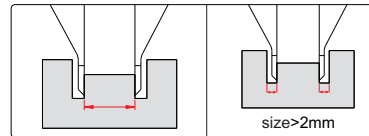

- ◆ Small point jaws fits into small grooves and recesses
- ◆ Resolution: 0.01mm/0.0005"
- ◆ Buttons: on/off, zero, mm/inch
- ◆ Automatic power on/off
- ◆ Data output(cable code:100-11 or 100-12)
- ◆ Made of stainless steel

Code	Range	Accuracy
168-006-11	0-150mm/0-6"	±0.03mm