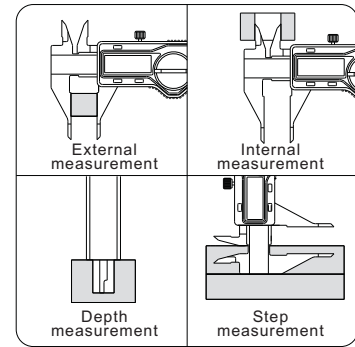

- ◆ Small point jaws fits into small grooves and recesses
- ◆ Resolution: 0.01mm/0.0005"
- ◆ Buttons: on/off, zero, mm/inch
- ◆ Automatic power on/off
- ◆ Data output(cable code:100-11 or 100-12)
- ◆ Made of stainless steel

Code	Range	Accuracy
168-006-11	0-150mm/0-6"	±0.03mm