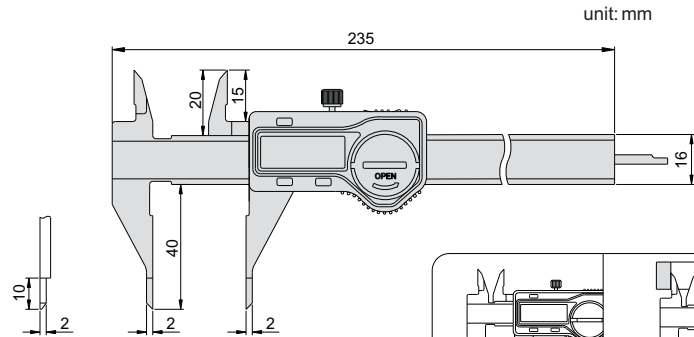

- ◆ Small point jaws fits into small grooves and recesses
- ◆ Resolution: 0.01mm/0.0005"
- ◆ Buttons: on/off, zero, mm/inch
- ◆ Automatic power on/off
- ◆ Data output(cable code:100-11 or 100-12)
- ◆ Made of stainless steel

Code	Range	Accuracy
168-006-11	0-150mm/0-6"	±0.03mm