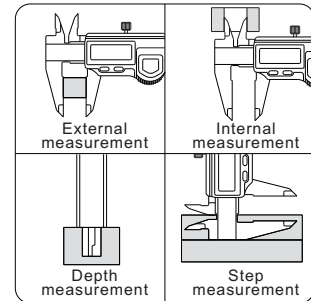

**112-006-12**

- ◆ IP67 protection level
- ◆ Absolute measuring system
- ◆ Resolution: 0.01mm/0.0005"
- ◆ Automatic power off
- ◆ Buttons: on/off, zero, mm/inch

Code	Range	Accuracy	a	b	c	h	L
<b>112-006-12</b>	0-150mm/0-6"	±0.03mm	21	16.5	16	40	236
<b>112-008-12</b>	0-200mm/0-8"	±0.03mm	24	20	16	50	286
<b>112-012-12</b>	0-300mm/0-12"	±0.03mm	25	20.5	16	60	400