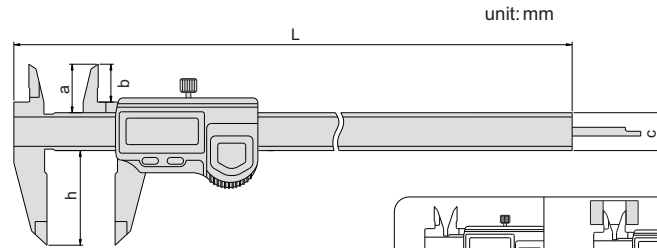

**112-006-12**

- ◆ IP67 protection level
- ◆ Absolute measuring system
- ◆ Resolution: 0.01mm/0.0005"
- ◆ Automatic power off
- ◆ Buttons: on/off, zero, mm/inch

Code	Range	Accuracy	a	b	c	h	L
<b>112-006-12</b>	0-150mm/0-6"	±0.03mm	21	16.5	16	40	236
<b>112-008-12</b>	0-200mm/0-8"	±0.03mm	24	20	16	50	286
<b>112-012-12</b>	0-300mm/0-12"	±0.03mm	25	20.5	16	60	400