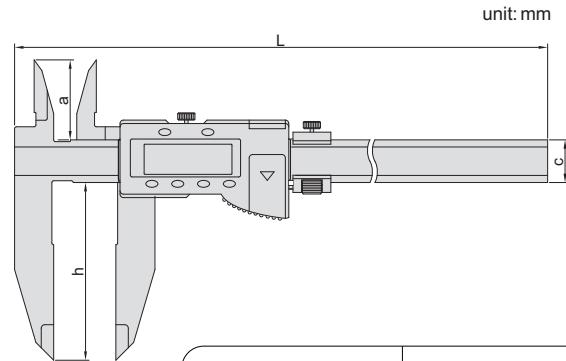

150-018-11

- ◆ Resolution: 0.01mm/0.0005"
- ◆ Button function: on/off, zero, mm/inch, ABS, data preset
- ◆ Data output(cable code:100-15)
- ◆ Made of stainless steel

| Code | Range | Accuracy | a | c | h | L |
|-------------------|----------------|----------|----|----|-----|------|
| 150-018-11 | 0-450mm/0-18" | ±0.05mm | 45 | 24 | 100 | 610 |
| 150-024-11 | 0-600mm/0-24" | ±0.05mm | 45 | 24 | 100 | 770 |
| 150-040-11 | 0-1000mm/0-40" | ±0.08mm | 60 | 31 | 150 | 1220 |