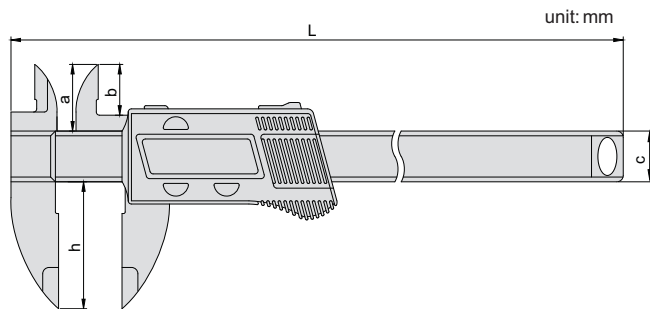

## PLASTIC DIGITAL CALIPER

- ◆ Made of hard plastic
- ◆ Resolution: 0.01mm/0.0005"
- ◆ Buttons: on/off, zero, mm/inch

Code	Range	Accuracy	a	b	c	h	L
117-006-11	0-150mm/0-6"	±0.1mm	21	16	16	40	243