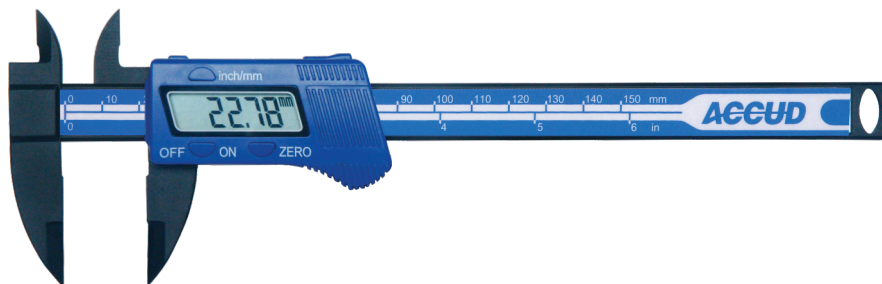

## PLASTIC DIGITAL CALIPER

- ◆ Made of hard plastic
- ◆ Resolution: 0.01mm/0.0005"
- ◆ Buttons: on/off, zero, mm/inch

Code	Range	Accuracy	a	b	c	h	L
117-006-11	0-150mm/0-6"	±0.1mm	21	16	16	40	243