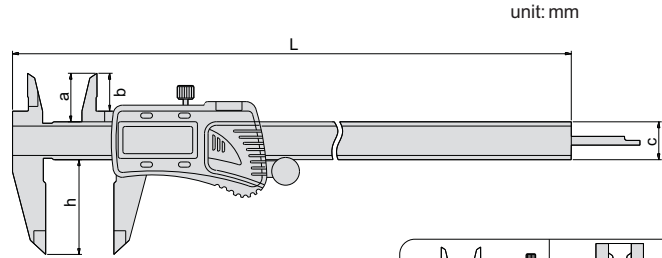

111-006-17

- ◆ High accuracy
- ◆ Absolute system
- ◆ Resolution: 0.01mm/0.0005"
- ◆ Buttons: on/off, ABS/ZERO, inch/mm, ORIGIN
- ◆ Data output(cable code:100-17)
- ◆ Meet DIN862
- ◆ Made of stainless steel

unit: mm

| Code | Range | Accuracy | a | b | c | h | L |
|------------|---------------|----------|----|------|----|----|-----|
| 111-006-17 | 0-150mm/0-6" | ±0.02mm | 21 | 16.5 | 16 | 40 | 236 |
| 111-008-17 | 0-200mm/0-8" | ±0.02mm | 24 | 19 | 16 | 50 | 286 |
| 111-012-17 | 0-300mm/0-12" | ±0.03mm | 26 | 20.5 | 16 | 60 | 400 |