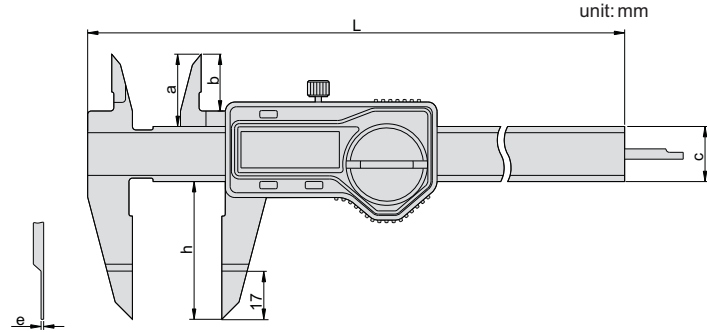

153-006-11

- ◆ Measure small grooves
- ◆ Resolution: 0.01mm/0.0005"
- ◆ Automatic power on/off
- ◆ Buttons: on/off, zero, mm/inch
- ◆ Data output(cable code: 100-11 or 100-12)
- ◆ Made of stainless steel

Code	Range	Accuracy	a	b	c	h	e	L
153-006-11	0-150mm/0-6"	±0.03mm	21	16	16	40	0.75	235
153-008-11	0-200mm/0-8"	±0.03mm	24	19	16	50	0.75	297
153-012-11	0-300mm/0-12"	±0.04mm	26	20.5	16	60	1.00	390