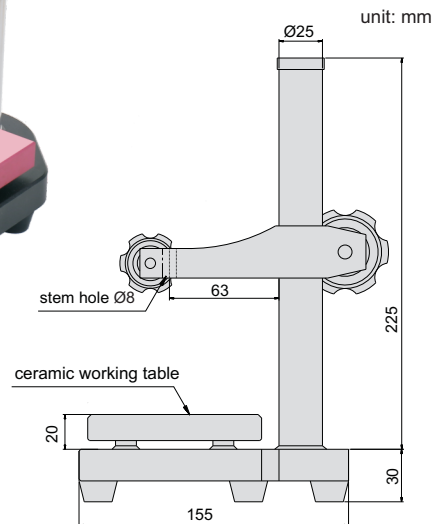

SERIES 290

INDICATOR STAND WITH CERAMIC BASE

- ◆ Working table is made of ceramic
- ◆ Holder vertical travel: 150mm

290-080-01

290-100-01

Code	Stem hole	Ceramic flatness	Ceramic size
290-080-01	Ø8mm	1.5µm	Ø80mm

Code	Stem hole	Ceramic flatness	Ceramic size
290-100-01	Ø8mm	1.5µm	100x100mm